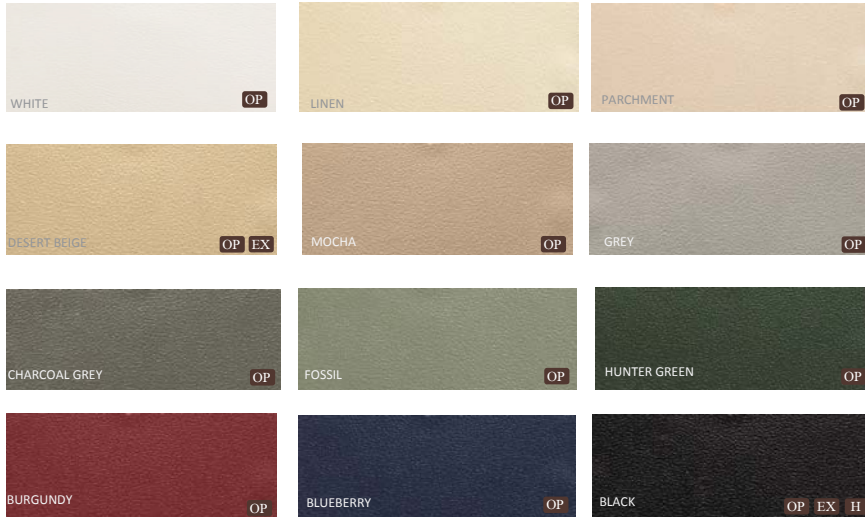

CLASSIC

COLOR COLLECTION

DESIGNER

COLOR COLLECTION

CUSTOM COLORS AVAILABLE UPON REQUEST.

Color matching is limited by printing process. Actual samples are available and recommended prior to color selections.

*Special orders require extended lead times. Minimum order requirements may apply.

METTALLIC

COLOR COLLECTION

MOSAIC

COLOR COLLECTION

TEXTURES