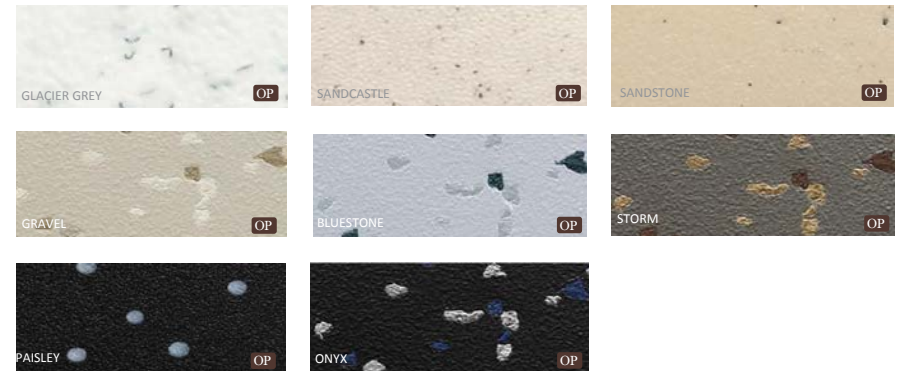

*Special orders require extended lead times. Minimum order requirements may apply.

METTALLIC

COLOR COLLECTION

MOSAIC

COLOR COLLECTION

TEXTURES